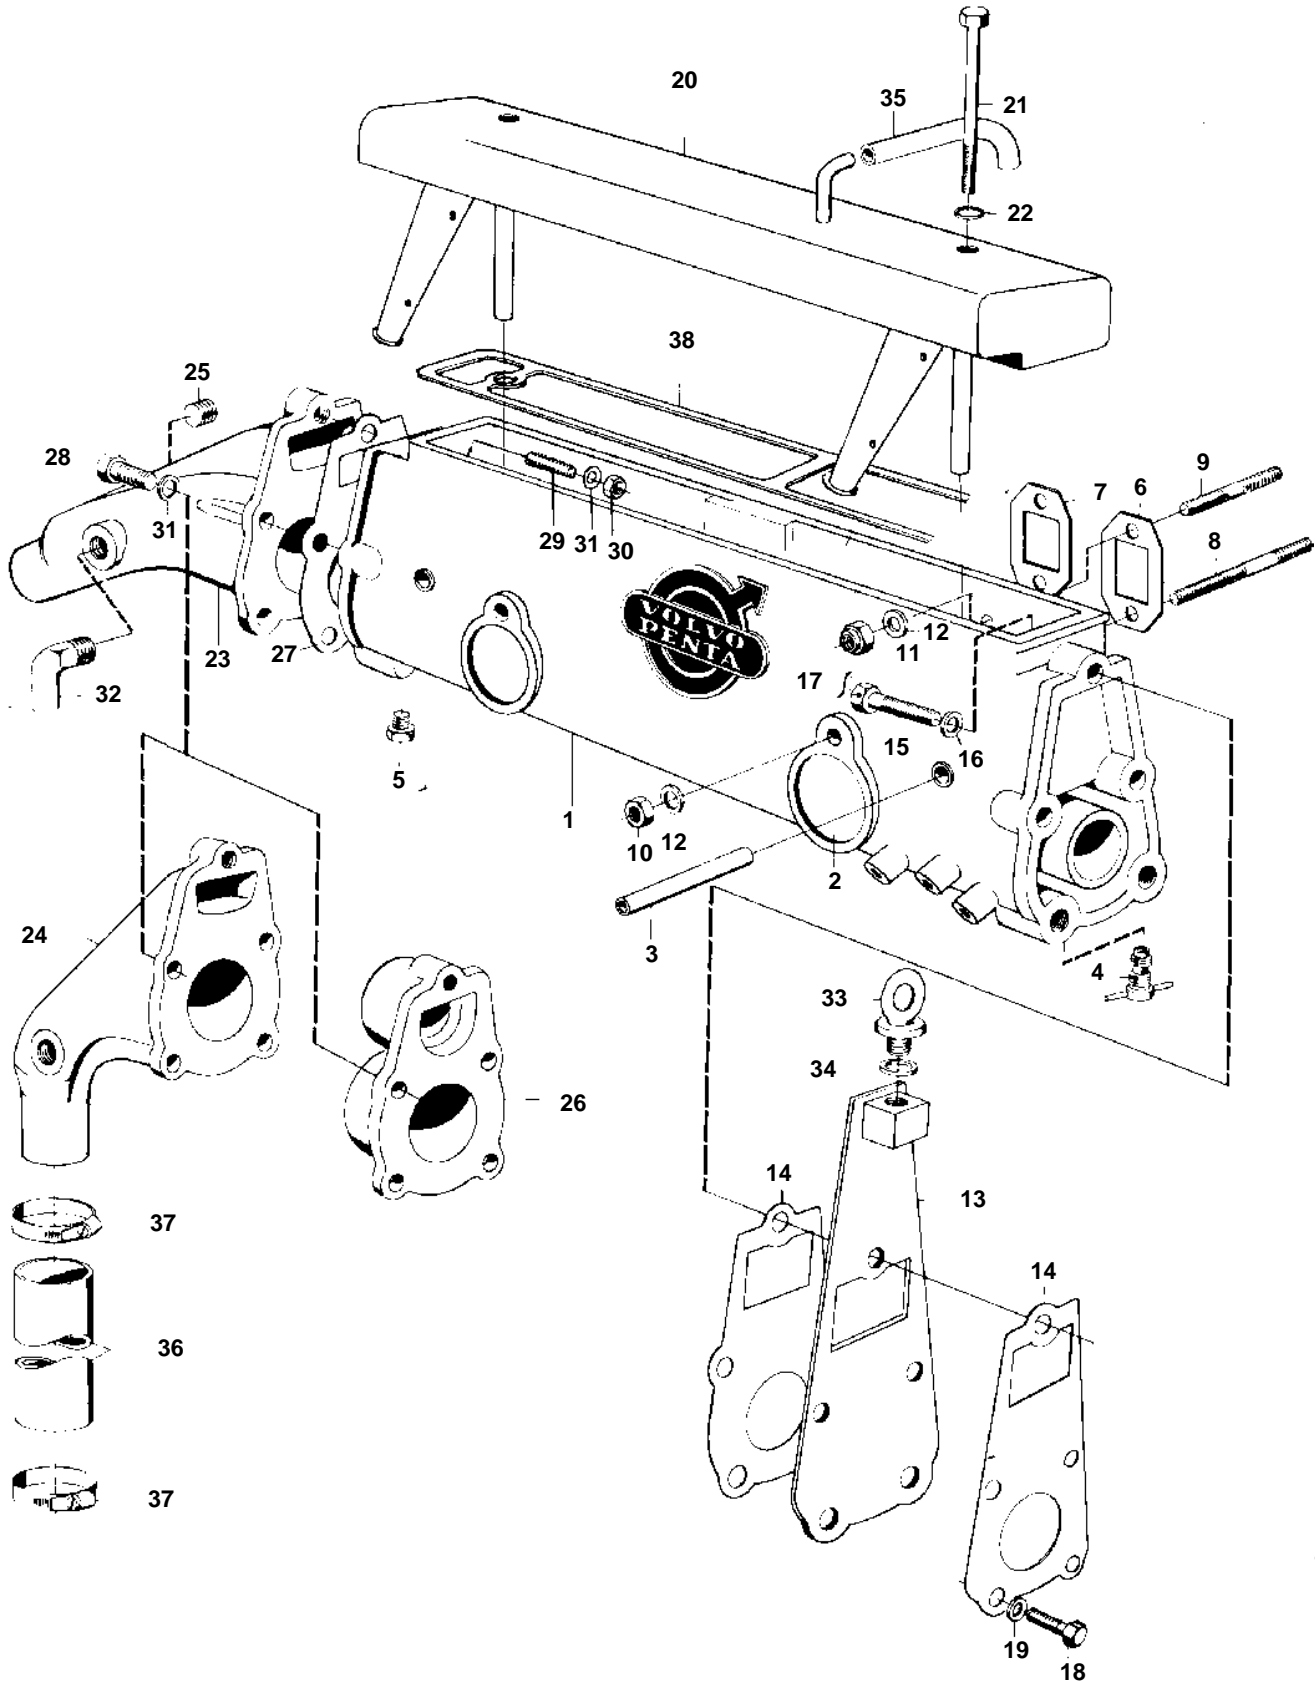

AQD21A

ε

5044

Upd: 2009-12-10

5044

7736850 - 26 - 12791

## AQD21A

REF	PART NO.	QTY	DESCRIPTION	SEE SEC.	NOTES
1		1	Exhaust pipe		
2	192212	2	• Expansion plug		
3	819134	2	• Protecting sleeve		
4	82744	1	Shut-off cock		
5	180759	1	Plug		
6	820271	3	Gasket		
7	815844	2	Gasket		
8	941588	4	Stud		
9	953049	6	Stud		
10	955782	4	Hexagon nut		
11	946036	6	Lock nut		
12	955894	10	Washer		
13		1	End cover		MO-XXXX/61164
14	819727	2	Gasket		MO-XXXX/61164
	819727	1	Gasket		MOXXXX/61165-
15		1	Screw		
16	955897	1	Washer		
17		X	Locking wire		L = 100 MM
18	955318	4	Hexagon screw		
19	955895	4	Washer		
20		1	Muffler		
21	955311	2	Hexagon screw		
22	955894	2	Washer		
24	818360	1	Exhaust riser		
25	952078	1	Plug		
26		1	Exhaust pipe		SPEC VERSION
27	819727	1	Gasket		
28	959238	4	Hex. socket screw		(955317)
29		1	Stud		
30	963107	1	Lock nut		
31	941908	5	Spring washer		
32		1	Elbow nipple	12797	
33		1	Lifting eye		
34	11994	1	Gasket		
35	826997	1	Hose		SEE GROUP 2A
36	952980	X	Hose		L = 170 MM
37	943480	1	Hose clamp		(951797)
38		1	Gasket		
		1	Decal		